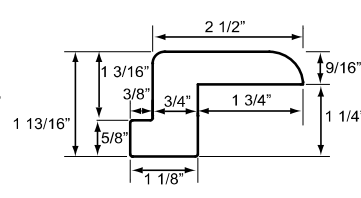

Louvers

2.5" ALUMINUM CORE LOUVER

3.5" ALUMINUM CORE LOUVER

4.5" ALUMINUM CORE LOUVER

Stiles

ALUMINUM REINFORCED STILE

RABBITTED STILE

Rails

DIVIDER RAIL

ALUMINUM REINFORCED RAIL

Frames

LARGE Z-FRAME
LGZ

MEDIUM Z-FRAME
MDZ

2" BULLNOSE FLAT Z-FRAME
2FZ

MEDIUM SQUARE FLAT Z-FRAME
SQZ

MALIBU Z-FRAME
MAZ

TILT ROD

* Surcharge refer to order reference chart

Louvers

2.5 LOUVER

3.5 LOUVER

4.5 LOUVER

Stiles

STILE