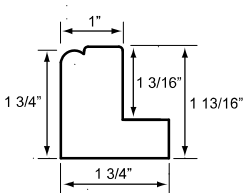

4" DIVIDER RAIL

Frames

SINGLE BEADED Z-FRAME
SBZ

MEDIUM Z-FRAME
MDZ

LARGE Z-FRAME
LGZ

MALIBU Z-FRAME
MAZ

2" BULLNOSE FLAT Z-FRAME
2FZ

CHICAGO Z-FRAME
CZF

ATLANTA FLAT
AFL

ATLANTA Z-FRAME
AZF

HOWE CASE FLAT
HCF

HOWE CASE
HCA

L-FRAME
LFI/LFO

Deco Sill Frame
DSO

Deco Frame
DFO

2" Deco FRAME
D2O

Medium Flat Z Frame
MFZ

Large Flat Z Frame
LFZ

Others

TILT ROD

BUILD OUT
(1/4" min)

T-POST

LARGE T-POST