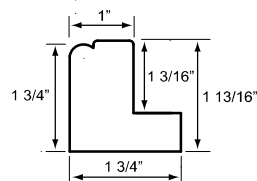

Louvers

2.5" ALUMINUM CORE LOUVER

3.5" ALUMINUM CORE LOUVER

4.5" ALUMINUM CORE LOUVER

Stiles

ALUMINUM REINFORCED STILE

RABBITTED STILE

Rails

DIVIDER RAIL

ALUMINUM REINFORCED RAIL

Frames

LARGE Z-FRAME
LGZ

MEDIUM Z-FRAME
MDZ

2" BULLNOSE FLAT Z-FRAME
2FZ

MEDIUM SQUARE FLAT Z-FRAME
SQZ

MALIBU Z-FRAME
MAZ

TILT ROD

* Surcharge refer to order reference chart

Louvers

2.5 LOUVER

3.5 LOUVER

4.5 LOUVER

Stiles

STILE