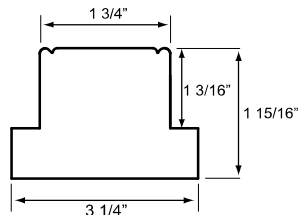

Deco Sill Frame
DSO

Deco Frame
DFO

L-FRAME
LFI/LFO

2" Deco FRAME
D2O

Others

T-POST

LARGE T-POST

BUILD OUT
(1/4" min)

TILT ROD

* Surcharge refer to order reference chart

Louvers

2.5 LOUVER

3.5 LOUVER

4.5 LOUVER

Stiles

STILE