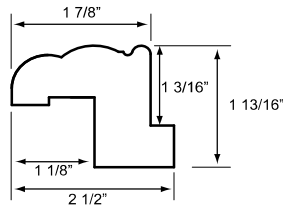

Louvers

2.5" ALUMINUM CORE LOUVER

3.5" ALUMINUM CORE LOUVER

4.5" ALUMINUM CORE LOUVER

Stiles

ALUMINUM REINFORCED STILE

RABBITTED STILE

Rails

DIVIDER RAIL

ALUMINUM REINFORCED RAIL

Frames

LARGE Z-FRAME
LGZ

MEDIUM Z-FRAME
MDZ

2" BULLNOSE FLAT Z-FRAME
2FZ

MEDIUM SQUARE FLAT Z-FRAME
SQZ

MALIBU Z-FRAME
MAZ

Deco Sill Frame
DSO

Deco Frame
DFO

L-FRAME
LFI/LFO

2" Deco FRAME
D2O

Others

T-POST

LARGE T-POST

BUILD OUT
(1/4" min)

TILT ROD

* Surcharge refer to order reference chart

Louvers

2.5 LOUVER

3.5 LOUVER

4.5 LOUVER

Stiles

STILE