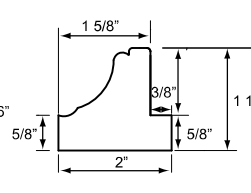

ATLANTA FLAT
AFL

ATLANTA Z-FRAME
AZF

HOWE CASE FLAT
HCF

HOWE CASE
HCA

L-FRAME
LFI/LFO

Deco Sill Frame
DSO

Deco Frame
DFO

2" Deco FRAME
D2O

Medium Flat Z Frame
MFZ

Large Flat Z Frame
LFZ

Others

TILT ROD

BUILD OUT
(1/4" min)

T-POST

LARGE T-POST