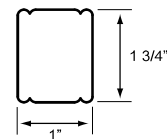

Deco Sill Frame
DSO

Deco Frame
DFO

L-FRAME
LFI/LFO

2" Deco FRAME
D2O

Others

T-POST

LARGE T-POST

BUILD OUT
(1/4" min)

TILT ROD

* Surcharge refer to order reference chart

Louvers

2.5 LOUVER

3.5 LOUVER

4.5 LOUVER

Stiles

STILE