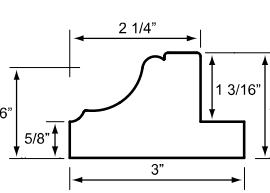

4" DIVIDER RAIL

Frames

SINGLE BEADED Z-FRAME
SBZ

MEDIUM Z-FRAME
MDZ

LARGE Z-FRAME
LGZ

MALIBU Z-FRAME
MAZ

2" BULLNOSE FLAT Z-FRAME
2FZ

CHICAGO Z-FRAME
CZF

ATLANTA FLAT
AFL

ATLANTA Z-FRAME
AZF

HOWE CASE FLAT
HCF

HOWE CASE
HCA

L-FRAME
LFI/LFO

Deco Sill Frame
DSO

Deco Frame
DFO

2" Deco FRAME
D2O

Medium Flat Z Frame
MFZ

Large Flat Z Frame
LFZ

Others

TILT ROD

BUILD OUT
(1/4" min)

T-POST

LARGE T-POST