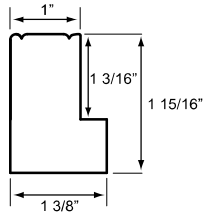

L-FRAME
LFI/LFO