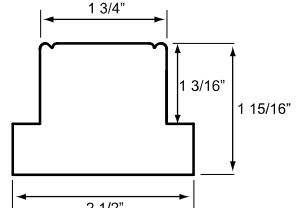

Medium Flat Z Frame
MFZ

Large Flat Z Frame
LFZ

Others

TILT ROD

BUILD OUT
(1/4" min)

T-POST

LARGE T-POST