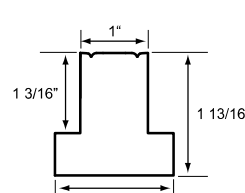

Medium Flat Z Frame
MFZ

Large Flat Z Frame
LFZ

Others

TILT ROD

BUILD OUT
(1/4" min)

T-POST

LARGE T-POST