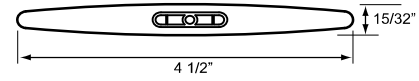

Louvers

2.5" ALUMINUM CORE LOUVER

3.5" ALUMINUM CORE LOUVER

4.5" ALUMINUM CORE LOUVER

Stiles

ALUMINUM REINFORCED STILE

RABBITTED STILE

Rails

DIVIDER RAIL

ALUMINUM REINFORCED RAIL

Frames

LARGE Z-FRAME
LGZ

MEDIUM Z-FRAME
MDZ

2" BULLNOSE FLAT Z-FRAME
2FZ

MEDIUM SQUARE FLAT Z-FRAME
SQZ

MALIBU Z-FRAME
MAZ