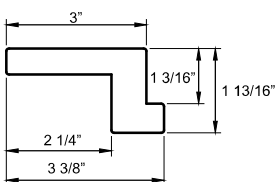

ATLANTA FLAT
AFL

ATLANTA Z-FRAME
AZF

HOWE CASE FLAT
HCF

HOWE CASE
HCA

L-FRAME
LFI/LFO

Deco Sill Frame
DSO

Deco Frame
DFO

2" Deco FRAME
D2O

Medium Flat Z Frame
MFZ

Large Flat Z Frame
LFZ

Others

TILT ROD

BUILD OUT
(1/4" min)

T-POST

LARGE T-POST