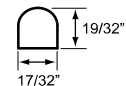

Deco Sill Frame
DSO

Deco Frame
DFO

L-FRAME
LFI/LFO

2" Deco FRAME
D2O

Others

T-POST

LARGE T-POST

BUILD OUT
(1/4" min)

TILT ROD

* Surcharge refer to order reference chart

Louvers

2.5 LOUVER

3.5 LOUVER

4.5 LOUVER

Stiles

STILE