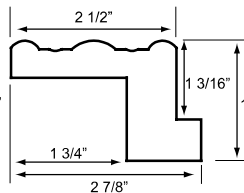

TILT ROD

* Surcharge refer to order reference chart

Louvers

2.5 LOUVER

3.5 LOUVER

4.5 LOUVER

Stiles

STILE

RABBETED STILE

Rails

4" RAIL

5" RAIL

6" RAIL

Divider Rails

2" DIVIDER RAIL

3" DIVIDER RAIL

4" DIVIDER RAIL

Frames

SINGLE BEADED Z-FRAME
SBZ

MEDIUM Z-FRAME
MDZ

LARGE Z-FRAME
LGZ

MALIBU Z-FRAME
MAZ

2" BULLNOSE FLAT Z-FRAME
2FZ

CHICAGO Z-FRAME
CZF