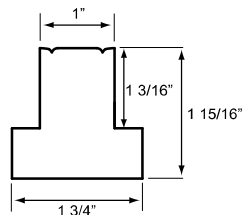

Deco Sill Frame
DSO

Deco Frame
DFO

L-FRAME
LFI/LFO

2" Deco FRAME
D2O

Others

T-POST

LARGE T-POST

BUILD OUT
(1/4" min)

TILT ROD

* Surcharge refer to order reference chart

Louvers

2.5 LOUVER

3.5 LOUVER

4.5 LOUVER

Stiles

STILE