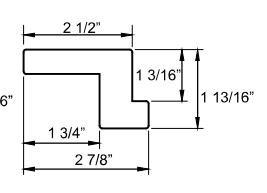

ATLANTA FLAT
AFL

ATLANTA Z-FRAME
AZF

HOWE CASE FLAT
HCF

HOWE CASE
HCA

L-FRAME
LFI/LFO

Deco Sill Frame
DSO

Deco Frame
DFO

2" Deco FRAME
D2O

Medium Flat Z Frame
MFZ

Large Flat Z Frame
LFZ

Others

TILT ROD

BUILD OUT
(1/4" min)

T-POST

LARGE T-POST