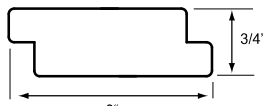

TILT ROD

* Surcharge refer to order reference chart

Louvers

2.5 LOUVER

3.5 LOUVER

4.5 LOUVER

Stiles

STILE

RABBETED STILE

Rails

4" RAIL

5" RAIL

6" RAIL

Divider Rails

2" DIVIDER RAIL

3" DIVIDER RAIL

4" DIVIDER RAIL

Frames

SINGLE BEADED Z-FRAME
SBZ

MEDIUM Z-FRAME
MDZ

LARGE Z-FRAME
LGZ

MALIBU Z-FRAME
MAZ

2" BULLNOSE FLAT Z-FRAME
2FZ

CHICAGO Z-FRAME
CZF