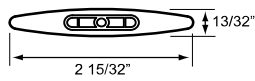

Louvers

2.5" ALUMINUM CORE LOUVER

3.5" ALUMINUM CORE LOUVER

4.5" ALUMINUM CORE LOUVER

Stiles

ALUMINUM REINFORCED STILE

RABBITTED STILE

Rails

DIVIDER RAIL

ALUMINUM REINFORCED RAIL

Frames

LARGE Z-FRAME
LGZ

MEDIUM Z-FRAME
MDZ

2" BULLNOSE FLAT Z-FRAME
2FZ

MEDIUM SQUARE FLAT Z-FRAME
SQZ

MALIBU Z-FRAME
MAZ