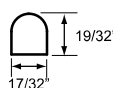

4" DIVIDER RAIL

Frames

SINGLE BEADED Z-FRAME
SBZ

MEDIUM Z-FRAME
MDZ

LARGE Z-FRAME
LGZ

MALIBU Z-FRAME
MAZ

2" BULLNOSE FLAT Z-FRAME
2FZ

CHICAGO Z-FRAME
CZF

ATLANTA FLAT
AFL

ATLANTA Z-FRAME
AZF

HOWE CASE FLAT
HCF

HOWE CASE
HCA

L-FRAME
LFI/LFO

Deco Sill Frame
DSO

Deco Frame
DFO

2" Deco FRAME
D2O

Medium Flat Z Frame
MFZ

Large Flat Z Frame
LFZ

Others

TILT ROD

BUILD OUT
(1/4" min)

T-POST

LARGE T-POST