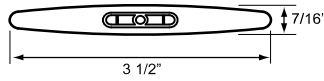

Louvers

2.5" ALUMINUM CORE LOUVER

3.5" ALUMINUM CORE LOUVER

4.5" ALUMINUM CORE LOUVER

Stiles

ALUMINUM REINFORCED STILE

RABBITTED STILE

Rails

DIVIDER RAIL

ALUMINUM REINFORCED RAIL

Frames

LARGE Z-FRAME
LGZ

MEDIUM Z-FRAME
MDZ

2" BULLNOSE FLAT Z-FRAME
2FZ

MEDIUM SQUARE FLAT Z-FRAME
SQZ

MALIBU Z-FRAME
MAZ