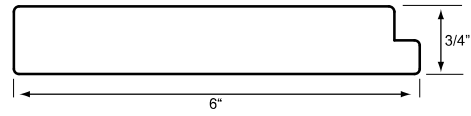

TILT ROD

* Surcharge refer to order reference chart

Louvers

2.5 LOUVER

3.5 LOUVER

4.5 LOUVER

Stiles

STILE

RABBETED STILE

Rails

4" RAIL

5" RAIL

6" RAIL

Divider Rails

2" DIVIDER RAIL

3" DIVIDER RAIL

4" DIVIDER RAIL

Frames

SINGLE BEADED Z-FRAME
SBZ

MEDIUM Z-FRAME
MDZ

LARGE Z-FRAME
LGZ

MALIBU Z-FRAME
MAZ

2" BULLNOSE FLAT Z-FRAME
2FZ

CHICAGO Z-FRAME
CZF