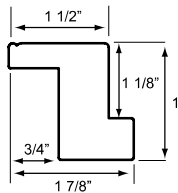

TILT ROD

* Surcharge refer to order reference chart

Louvers

2.5 LOUVER

3.5 LOUVER

4.5 LOUVER

Stiles

STILE

RABBETED STILE

Rails

4" RAIL

5" RAIL

6" RAIL

Divider Rails

2" DIVIDER RAIL

3" DIVIDER RAIL

4" DIVIDER RAIL

Frames

SINGLE BEADED Z-FRAME
SBZ

MEDIUM Z-FRAME
MDZ

LARGE Z-FRAME
LGZ

MALIBU Z-FRAME
MAZ

2" BULLNOSE FLAT Z-FRAME
2FZ

CHICAGO Z-FRAME
CZF