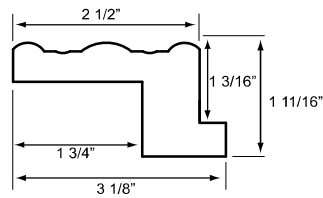

Louvers

2.5" ALUMINUM CORE LOUVER

3.5" ALUMINUM CORE LOUVER

4.5" ALUMINUM CORE LOUVER

Stiles

ALUMINUM REINFORCED STILE

RABBITTED STILE

Rails

DIVIDER RAIL

ALUMINUM REINFORCED RAIL

Frames

LARGE Z-FRAME
LGZ

MEDIUM Z-FRAME
MDZ

2" BULLNOSE FLAT Z-FRAME
2FZ

MEDIUM SQUARE FLAT Z-FRAME
SQZ

MALIBU Z-FRAME
MAZ

TILT ROD

* Surcharge refer to order reference chart

Louvers

2.5 LOUVER

3.5 LOUVER

4.5 LOUVER

Stiles

STILE