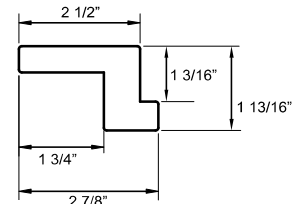

DIVIDER RAIL

ALUMINUM REINFORCED RAIL

Frames

LARGE Z-FRAME
LGZ

MEDIUM Z-FRAME
MDZ

2" BULLNOSE FLAT Z-FRAME
2FZ

MEDIUM SQUARE FLAT Z-FRAME
SQZ

MALIBU Z-FRAME
MAZ

TILT ROD

* Surcharge refer to order reference chart

Louvers

2.5 LOUVER

3.5 LOUVER

4.5 LOUVER

Stiles

STILE