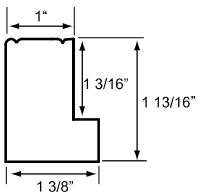

4" DIVIDER RAIL

Frames

SINGLE BEADED Z-FRAME
SBZ

MEDIUM Z-FRAME
MDZ

LARGE Z-FRAME
LGZ

MALIBU Z-FRAME
MAZ

2" BULLNOSE FLAT Z-FRAME
2FZ

CHICAGO Z-FRAME
CZF

ATLANTA FLAT
AFL

ATLANTA Z-FRAME
AZF

HOWE CASE FLAT
HCF

HOWE CASE
HCA

L-FRAME
LFI/LFO

Deco Sill Frame
DSO

Deco Frame
DFO

2" Deco FRAME
D2O

Medium Flat Z Frame
MFZ

Large Flat Z Frame
LFZ

Others

TILT ROD

BUILD OUT
(1/4" min)

T-POST

LARGE T-POST