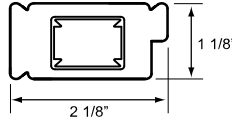

Louvers

2.5" ALUMINUM CORE LOUVER

3.5" ALUMINUM CORE LOUVER

4.5" ALUMINUM CORE LOUVER

Stiles

ALUMINUM REINFORCED STILE

RABBITTED STILE

Rails

DIVIDER RAIL

ALUMINUM REINFORCED RAIL

Frames

LARGE Z-FRAME
LGZ

MEDIUM Z-FRAME
MDZ

2" BULLNOSE FLAT Z-FRAME
2FZ

MEDIUM SQUARE FLAT Z-FRAME
SQZ

MALIBU Z-FRAME
MAZ