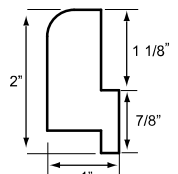

4" DIVIDER RAIL

Frames

SINGLE BEADED Z-FRAME
SBZ

MEDIUM Z-FRAME
MDZ

LARGE Z-FRAME
LGZ

MALIBU Z-FRAME
MAZ

2" BULLNOSE FLAT Z-FRAME
2FZ

CHICAGO Z-FRAME
CZF

ATLANTA FLAT
AFL

ATLANTA Z-FRAME
AZF

HOWE CASE FLAT
HCF

HOWE CASE
HCA

L-FRAME
LFI/LFO

Deco Sill Frame
DSO

Deco Frame
DFO

2" Deco FRAME
D2O

Medium Flat Z Frame
MFZ

Large Flat Z Frame
LFZ

Others

TILT ROD

BUILD OUT
(1/4" min)

T-POST

LARGE T-POST