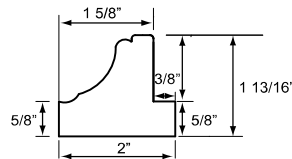

2" Deco FRAME
D2O