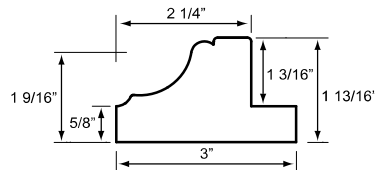

Deco Frame
DFO