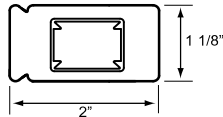

Louvers

2.5" ALUMINUM CORE LOUVER

3.5" ALUMINUM CORE LOUVER

4.5" ALUMINUM CORE LOUVER

Stiles

ALUMINUM REINFORCED STILE

RABBITTED STILE

Rails

DIVIDER RAIL

ALUMINUM REINFORCED RAIL

Frames

LARGE Z-FRAME
LGZ

MEDIUM Z-FRAME
MDZ

2" BULLNOSE FLAT Z-FRAME
2FZ

MEDIUM SQUARE FLAT Z-FRAME
SQZ

MALIBU Z-FRAME
MAZ