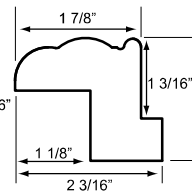

TILT ROD

* Surcharge refer to order reference chart

Louvers

2.5 LOUVER

3.5 LOUVER

4.5 LOUVER

Stiles

STILE

4" DIVIDER RAIL

Frames

SINGLE BEADED Z-FRAME
SBZ

MEDIUM Z-FRAME
MDZ

LARGE Z-FRAME
LGZ

MALIBU Z-FRAME
MAZ

2" BULLNOSE FLAT Z-FRAME
2FZ

CHICAGO Z-FRAME
CZF

ATLANTA FLAT
AFL

ATLANTA Z-FRAME
AZF

HOWE CASE FLAT
HCF

HOWE CASE
HCA

L-FRAME
LFI/LFO

Deco Sill Frame
DSO

Deco Frame
DFO

2" Deco FRAME
D2O

Medium Flat Z Frame
MFZ

Large Flat Z Frame
LFZ

Others

TILT ROD

BUILD OUT
(1/4" min)

T-POST

LARGE T-POST