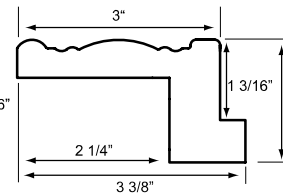

TILT ROD

* Surcharge refer to order reference chart

Louvers

2.5 LOUVER

3.5 LOUVER

4.5 LOUVER

Stiles

STILE

4" DIVIDER RAIL

Frames

SINGLE BEADED Z-FRAME
SBZ

MEDIUM Z-FRAME
MDZ

LARGE Z-FRAME
LGZ

MALIBU Z-FRAME
MAZ

2" BULLNOSE FLAT Z-FRAME
2FZ

CHICAGO Z-FRAME
CZF

ATLANTA FLAT
AFL

ATLANTA Z-FRAME
AZF

HOWE CASE FLAT
HCF

HOWE CASE
HCA

L-FRAME
LFI/LFO

Deco Sill Frame
DSO

Deco Frame
DFO

2" Deco FRAME
D2O